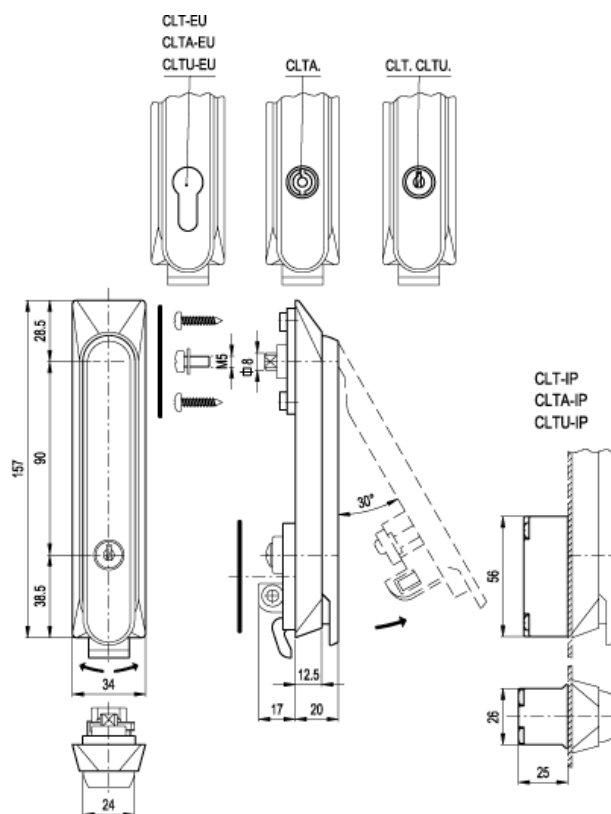

Article number: 2310421177
Description: E+G Lock with handle
CLTA.160-EU-IP

Measures

g = 175

Type = CLTA.160-EU-IP